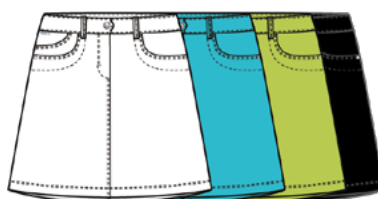

MARIKA SKORT NI8210610

4-Way Stretch Woven
90 Polyester / 10 Spandex
Length 18"

- ☐ © 100 white
- ☐ 502 curacao blue
- ☐ 303 key lime
- ☐ © 001 black