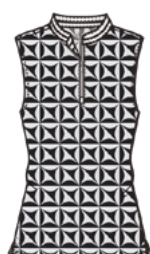

Knit NI0093
91 Nylon
9 Spandex

502 curacao blue xs s m l xl xxl

LAURYN MOCK NI3211150

Knit NI0093
91 Nylon
9 Spandex

502 curacao blue xs s m l xl xxl

LYDIE MOCK NI3211152

Knit NI0093
91 Nylon
9 Spandex

001 black xs s m l xl xxl