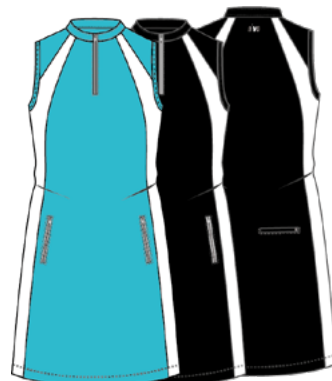

LILY DRESS NI3211640

Knit NI0045

91 Nylon
9 Spandex