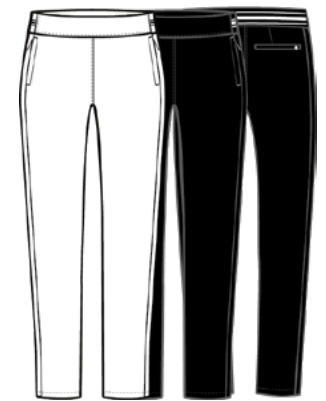

BASILLE PANT NI2211401

Soft Woven
100 Polyester
Inseam 29"

☐ © 100 white
■ © 001 black