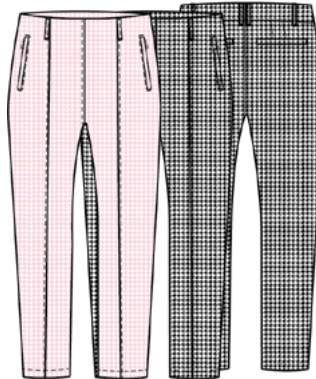

BRIA CAPRI

NI2211403

Houndstooth
98 Polyester / 2 Spandex
Inseam 23"

NI0094

☐ © 616 quiet pink
☐ © 001 black