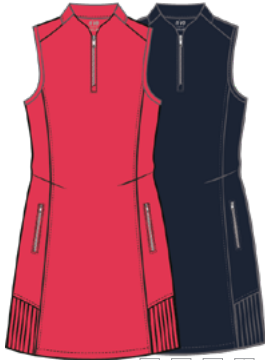

CARRIE DRESS NI3211652
Lightweight Stretch Woven NI0046
92 Polyester / 8 Spandex

633 geranium XS S M L XL
400 navy