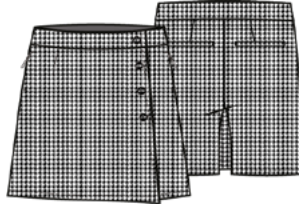

xs s m l xl xxl

BENITA SKORT

NI2211602

Houndstooth
98 Polyester / 2 Spandex
Length 17"

NI0054

☑ © 001 black

0 2 4 6 8 10 12 14 16

BAILEY LONG SHORT