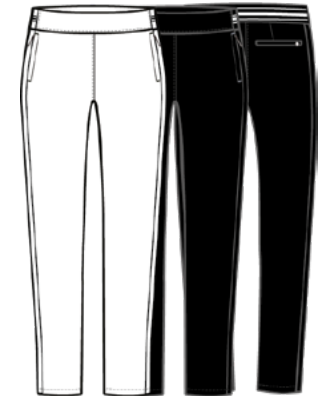

NI0094

☑ © 001 black

0 2 4 6 8 10 12 14 16

BASILLE PANT

NI2211401

Soft Woven
100 Polyester
Inseam 29"

NI0025

☐ © 100 white
☑ © 001 black