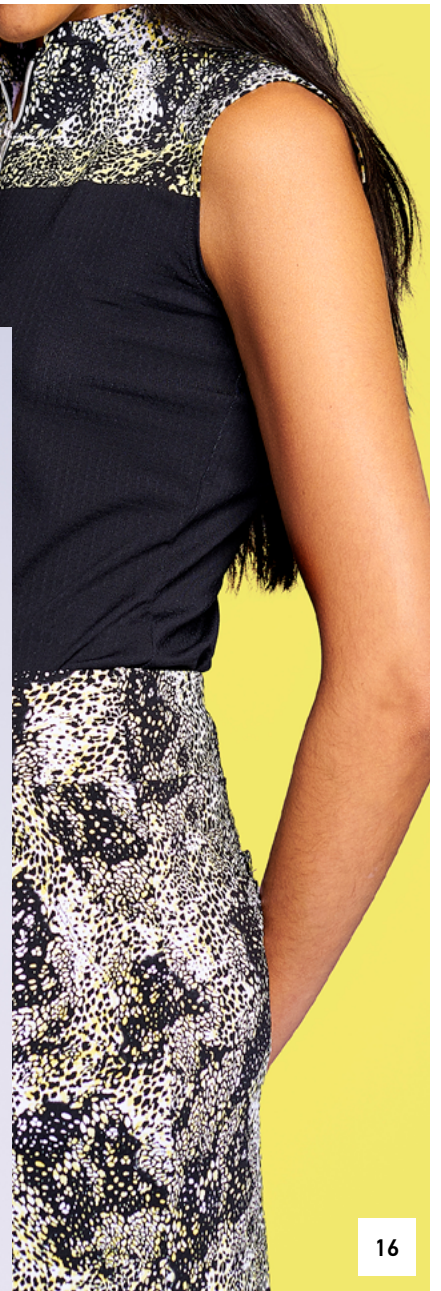

UPBEAT

PATTERN PLAY OF A BRIGHT SUMMER.

Upbeat
COLLECTION