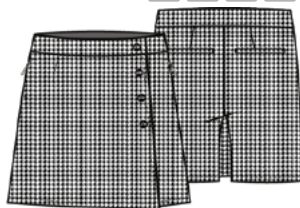

☐ © 400 navy

0 2 4 6 8 10 12 14 16

BAILEY LONG SHORT NI2211301

Soft Woven NI0054
100 Polyester
Inseam 11"

☐ © 100 white
■ © 400 navy

0 2 4 6 8 10 12 14 16

BRIA CAPRI NI2211403

Houndstooth NI0094
98 Polyester / 2 Spandex
Inseam 23"