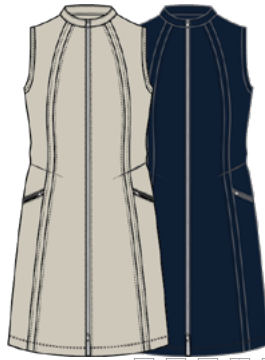

BIANKA DRESS NI3211653
Lightweight Stretch Woven NI0095
92 Polyester / 8 Spandex
Length 35"

123 cement XS S M L XL
400 navy