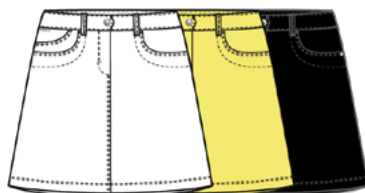

100 white 0 2 4 6 8 10 12 14 16
001 black

BROOKLYN SKORT NI2211612

Lightweight Stretch Woven NI0084
92 Polyester / 8 Spandex
Length 15"

100 white XS S M L XL
© 001 black

MARIKA SKORT NI8210610

4-Way Stretch Woven NI0054
90 Polyester / 10 Spandex
Length 18"