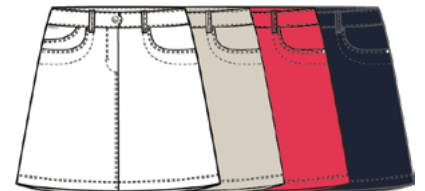

MARIKA SKORT NI8210610
4-Way Stretch Woven NI0054
90 Polyester / 10 Spandex
Length 18"

© 100 white 2 4 6 8 10 12 14 16 18
123 cement 633 geranium © 400 navy