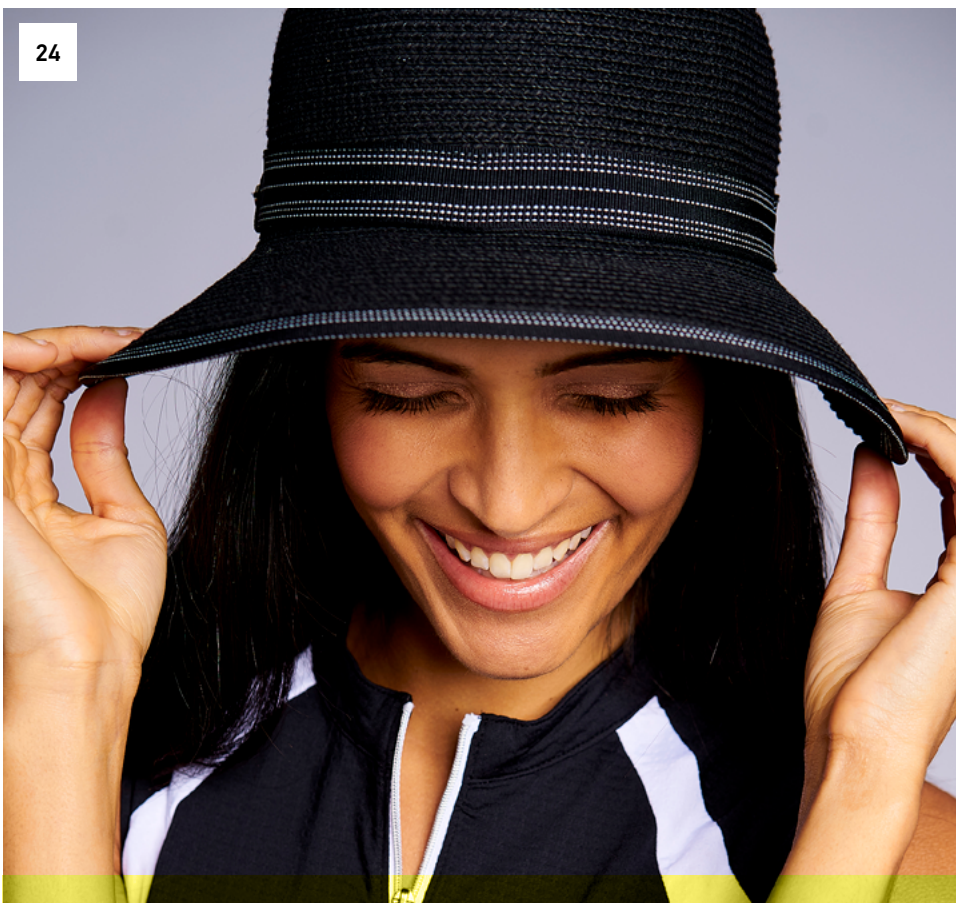

INEZ HAT NI2211901

Straw NI0081
56 Polyester / 44 Paper

☐ © 001 black
☐ © 100 white

07/8

24

24 HAT INEZ HAT NI2211901
DRESS LILY DRESS NI3211640