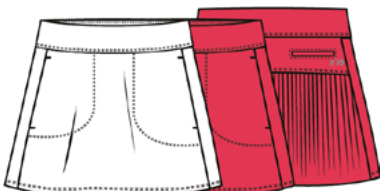

CARINA SKORT NI3211618
Lightweight Stretch Woven NI0094
92 Polyester / 8 Spandex
Length 16"

100 white XS S M L XL
633 geranium