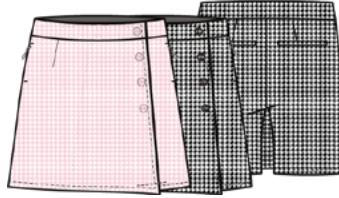

Houndstooth
98 Polyester / 2 Spandex
Length 17"

NI0054

☐ © 616 quiet pink
☐ © 001 black

BAILEY LONG SHORT

NI2211301

Soft Woven
100 Polyester
Inseam 11"

NI0054

☐ © 100 white
☐ 702 magenta
☐ © 001 black