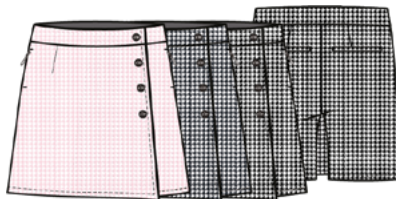

BENITA SKORT NI2211602

Houndstooth NI0054
98 Polyester / 2 Spandex
Length 17"

☐ © 616 quiet pink
■ © 400 navy ■ © 001 black

0 2 4 6 8 10 12 14 16
☐ ☐ ☐ ☐ ☐ ☐ ☐ ☐ ☐ ☐
■ ■ ■ ■ ■ ■ ■ ■ ■ ■