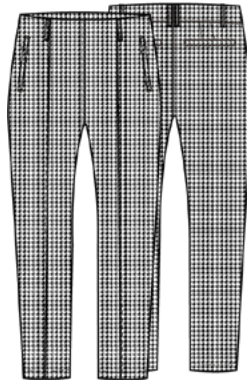

BRIA CAPRI

NI2211403

Houndstooth
98 Polyester / 2 Spandex
Inseam 23"

NI0094

☑ © 001 black

0 2 4 6 8 10 12 14 16