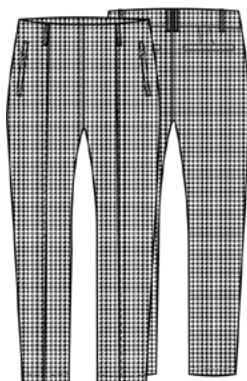

☐ © 400 navy

0 2 4 6 8 10 12 14 16

BAILEY LONG SHORT NI2211301

Soft Woven NI0054
100 Polyester
Inseam 11"

☐ © 100 white
■ © 400 navy

0 2 4 6 8 10 12 14 16

BRIA CAPRI NI2211403

Houndstooth NI0094
98 Polyester / 2 Spandex
Inseam 23"