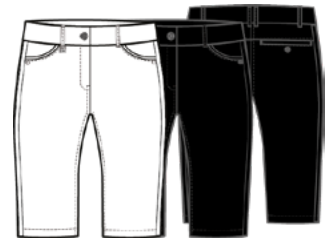

BAILEY LONG SHORT

NI2211301

Soft Woven
100 Polyester
Inseam 11"

NI0054

☐ © 100 white
☑ © 001 black

0 2 4 6 8 10 12 14 16