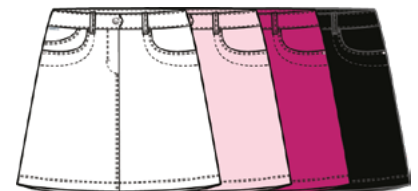

☐ 100 white
☐ 702 magenta

XS S M L XL

CAMILLA SKORT NI3211619
4-Way Stretch Woven
90 Polyester / 10 Spandex
Length 17"

☐ 616 quiet pink

0 2 4 6 8 10 12 14 16

MARIKA SKORT NI8210610
4-Way Stretch Woven
90 Polyester / 10 Spandex
Length 18"