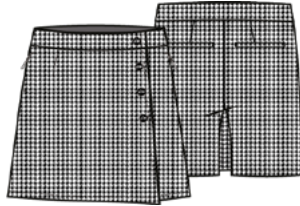

13

MYER VEST NI2211500

Matte Woven
100 Nylon

☐ © 100 white
■ © 001 black

MADelyn JACKET NI2211702

Matte Woven
100 Nylon
Brushed-back Knit
82 Polyester / 18 Spandex

☐ © 100 white
■ © 001 black

BENITA SKORT NI2211602

Houndstooth
98 Polyester / 2 Spandex
Length 17"

☐ © 001 black

BAILEY LONG SHORT NI2211301

Soft Woven
100 Polyester
Inseam 11"

☐ © 100 white
■ © 001 black

BRIA CAPRI NI2211403

Houndstooth
98 Polyester / 2 Spandex
Inseam 23"