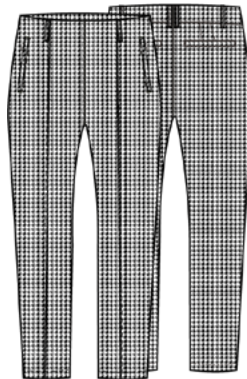

Houndstooth
98 Polyester / 2 Spandex
Length 17"

☐ © 001 black

BAILEY LONG SHORT NI2211301

Soft Woven
100 Polyester
Inseam 11"

☐ © 100 white
■ © 001 black

BRIA CAPRI NI2211403

Houndstooth
98 Polyester / 2 Spandex
Inseam 23"