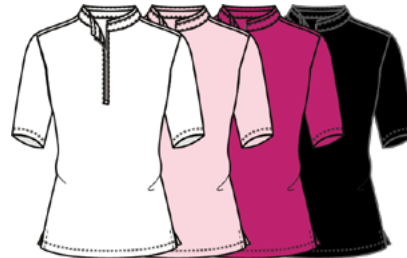

NOA MOCK NI0210103

Piqué NI0003
50 COOLMAX® / 50 Polyester

- ☐ © 100 white
- ☐ © 616 quiet pink
- ☐ © 702 magenta
- ☐ © 001 black

xs s m l xl xxl