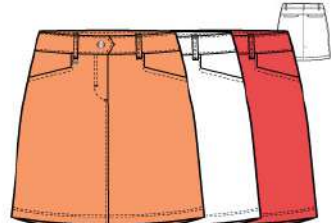

100 white
624 papaya

MARIKA II SKORT NV4211620
4-Way Stretch woven
92 polyester 8 spandex
Length 17"