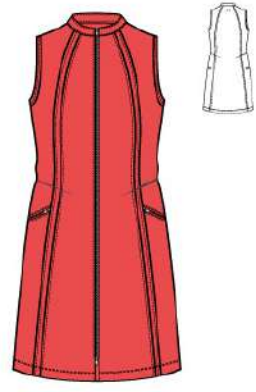

■ 624 papaya
XS S M L XL

BIANKA DRESS NI3211653
4-Way Stretch woven
92 polyester 8 spandex
Length 35"