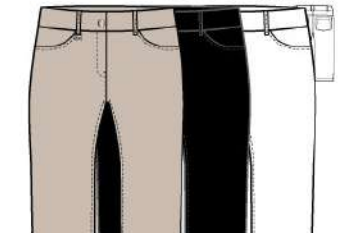

100 white
001 black

NALINI LONG SHORT NV4211311
2-Way stretch Twill
100 polyester
Inseam 14"