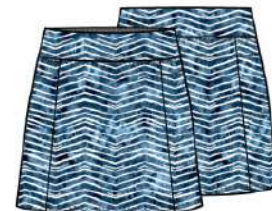

LAYLA SKORT NV4211660
Jacquard knit "Livcool"
91 nylon 9 spandex
Length 17"
US $45.50
CAN $47.50

400 navy XS S M L XL XXL