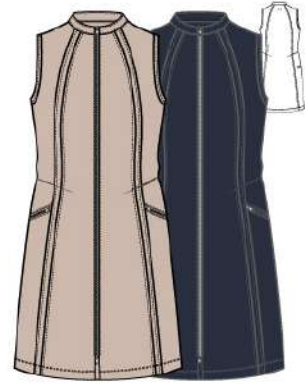

BIANKA DRESS NI3211653
4-Way Stretch woven US $60.00
92 polyester 8 spandex CAN $65.00
Length 35"