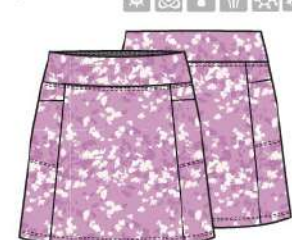

LAYLA SKORT NV4211660
Jacquard knit "Livcool"
91 nylon 9 spandex
Length 17"