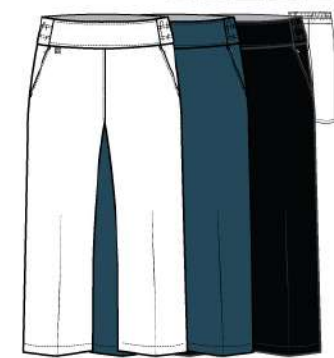

MAUDE CAPRI NV4211413
4 way stretch Popeline
86 polyester 14 elastane
Inseam 23"