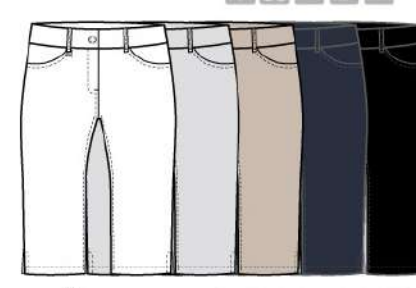

NALINI LONG SHORT NV4211311
2-Way stretch Twill
100 polyester
Inseam 14"
US $47.50
CAN $52.50

- 100 white
- 074 cloudy weather
- 134 desert
- 400 navy
- 001 black