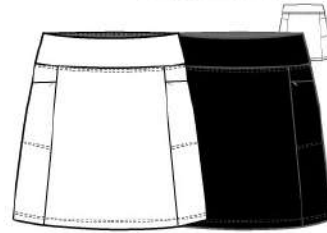

001 black

LINA SKORT NV4211669
Jacquard knit "Livcool"
91 nylon 9 spandex
Length 17"