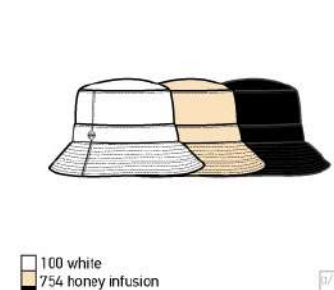

100 white  
004 dark black

**MIKAELA JACKET** NI3211705  
Brushed-back Knit  
85 polyester 15 spandex  
Embossed Nylon  
100 nylon  
US \$77.00  
CAN \$85.00

100 white  
004 dark black

**INEZ HAT** NI2211901  
Straw  
56 polyester 44 paper  
US \$18.00  
CAN \$22.50

100 white  
001 black

**BOLSLA BUCKET HAT** NV42CH84036  
Light woven  
100 polyester  
US \$17.50  
CAN \$20.00

100 white  
754 honey infusion  
001 black

**MAUDE CAPRI** NV4211413  
4 way stretch Popeline  
86 polyester 14 spandex  
Inseam 23"  
US \$50.00  
CAN \$55.00