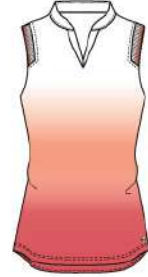

130 white/papaya

LINNEA MOCK NV4211160
Jacquard knit "Livcool"
91 nylon 9 spandex