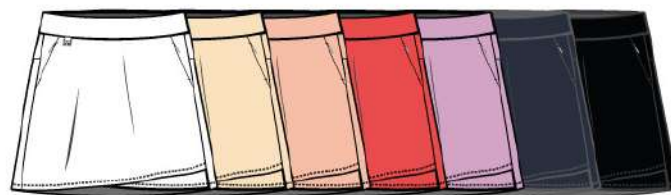

BROOKLYN II SKORT NV4211612
4-Way Stretch woven
92 polyester 8 spandex
Length 16"
US $50.00
CAN $52.50

- 100 white
- 754 honey infusion
- 644 coral reef
- 624 papaya
- 514 bubble gum
- 400 navy
- 001 black