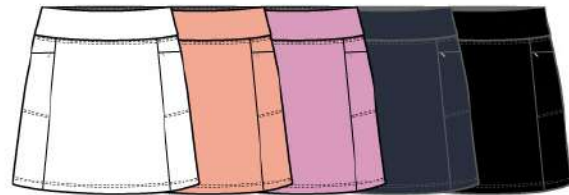

LINA SKORT NV4211669
Jacquard knit "Livcool"
91 nylon 9 spandex
Length 17"