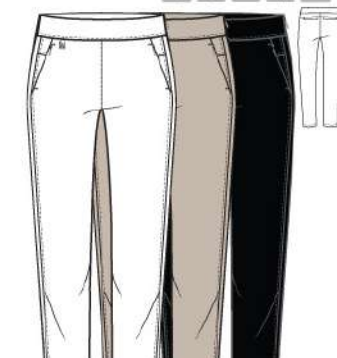

NYALA PANT NV4211410
2-Way stretch Twill
100 polyester
Inseam 29"
US $55.00
CAN $57.50