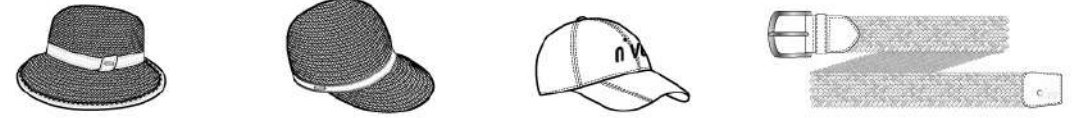

999 multi

NAOMI II MOCK NV4211105  
Jacquard knit "Livcool"  
91 nylon 9 spandex  
US \$35.00  
CAN \$37.50

- 100 white
- 644 coral reef
- 624 papaya
- 514 bubble gum
- 400 navy
- 001 black

NIKKI II POLO NV4211101  
Piqué  
100 nylon  
US \$30.00  
CAN \$35.00