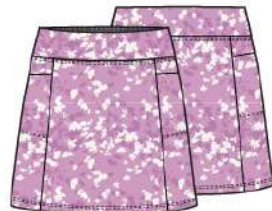

LAYLA SKORT NV4211660
Jacquard knit "Livcool"
91 nylon 9 spandex
Length 17"
US $45.50
CAN $47.50

514 bubble gum XS S M L XL XXL