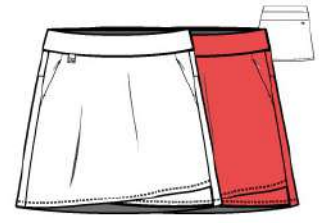

764 mango  
 624 papaya  
 100 white

**MOANA SKORT** NV4211621  
 4 way stretch Popeline  
 86 polyester 14 spandex  
 Length 16"

074 cloudy weather  
 100 white

**BROOKLYN II SKORT** NV4211612  
 4-Way Stretch woven  
 92 polyester 8 spandex  
 Length 16"