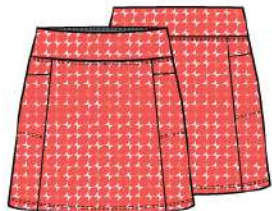

LAYLA SKORT NV4211660
Jacquard knit "Livcool"
91 nylon 9 spandex
Length 17"
US $45.50
CAN $47.50

624 papaya XS S M L XL XXL