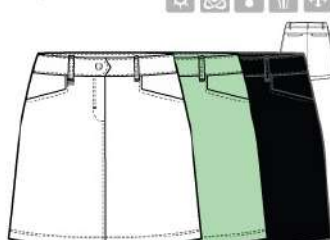

MARIKA II SKORT NV4211620
4-Way Stretch woven
92 polyester 8 spandex
Length 17"