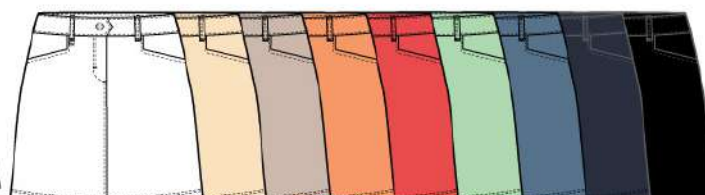

MARIKA II SKORT NV4211620
4-Way Stretch woven
92 polyester 8 spandex
Length 17"
US $45.00
CAN $47.50

- 100 white
- 754 honey infusion
- 134 desert
- 764 mango
- 624 papaya
- 314 fresh mint
- 434 sea reflection
- 400 navy
- 001 black

INEZ HAT NI2211901
Straw
56 polyester 44 paper
US $18.00
CAN $22.50

- 100 white
- 400 navy
- 001 black

IVIE CAP NI3211903
Straw
56 polyester 44 paper
US $15.00
CAN $17.50

- 100 white
- 400 navy
- 001 black

IVANA CAP NI3211905
4-Way stretch Woven
90 polyester 10 spandex
US $20.00
CAN $22.50

- 100 white
- 400 navy
- 001 black