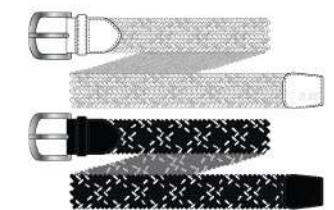

IDNA BELT NV4211920
51 polypropylene 49 lastrile