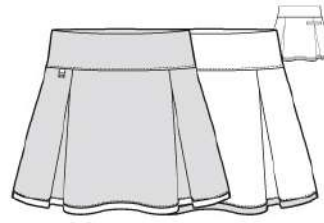

764 mango  
 624 papaya  
 100 white

**MOANA SKORT** NV4211621  
 4 way stretch Popeline  
 86 polyester 14 spandex  
 Length 16"

074 cloudy weather  
 100 white

**BROOKLYN II SKORT** NV4211612  
 4-Way Stretch woven  
 92 polyester 8 spandex  
 Length 16"