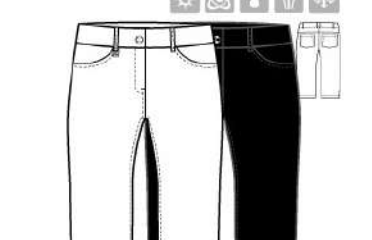

NALINI LONG SHORT NV4211311
2-Way stretch Twill
100 polyester
Inseam 14"