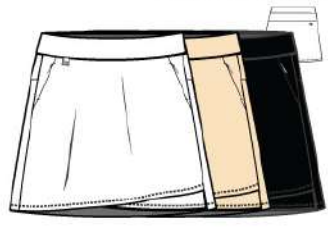

100 white
001 black

BROOKLYN II SKORT NV4211612
4-Way Stretch woven
92 polyester 8 spandex
Length 16"