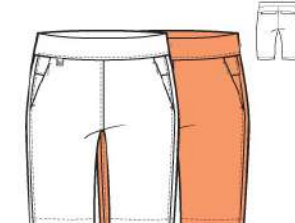

100 white

NAEVA SHORT NV4211310
4-Way Stretch Woven
92 polyester 8 spandex
Inseam 7"