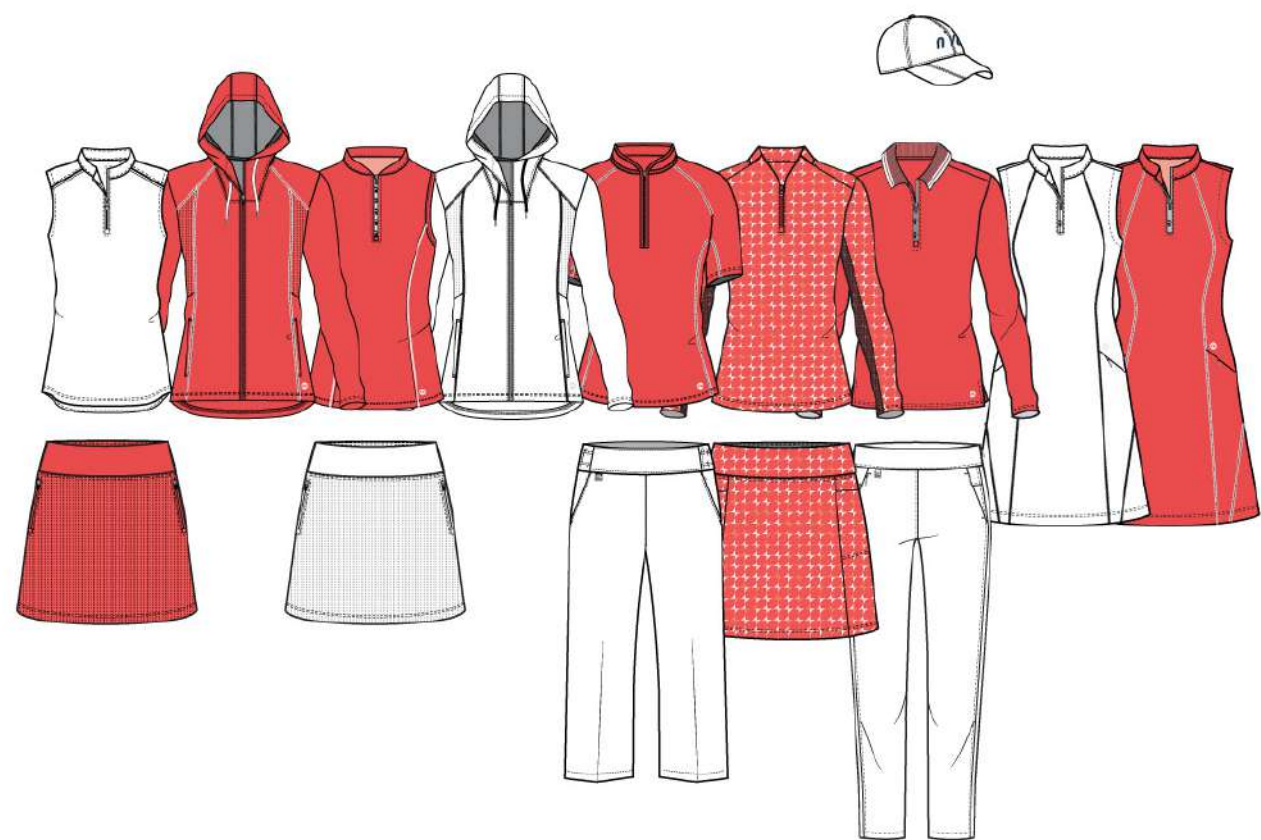

☐ 100 white
XS/S M/L XL/XXL