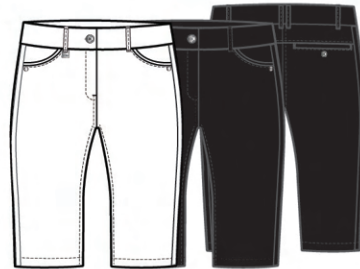

Soft Woven US \$45.00
100 Polyester CAN \$49.00
Inseam 11"

100 white 001 black
0 2 4 6 8 10 12 14 16

BASILLE PANT NI2211401

Soft Woven US \$52.00
100 Polyester CAN \$55.00
Inseam 29"

100 white 001 black
0 2 4 6 8 10 12 14 16