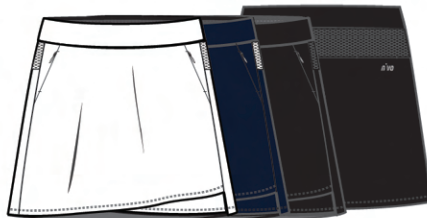

☐ 100 white
☐ 400 navy
☐ 001 black
xs s m l xl

BELLAMY LONG SHORT NI3211404
4-Way Stretch Woven 90 Polyester / 10 Spandex
Inseam 17"
US \$47.50
CAN \$49.00

☐ 100 white
☐ 400 navy
☐ 001 black
0 2 4 6 8 10 12 14 16

BIANKA DRESS NI3211653

Lightweight Stretch Woven 92 Polyester / 8 Spandex
Length 35"
US \$59.00
CAN \$65.00

☐ 400 navy
☐ 001 black
xs s m l xl

BROOKLYN SKORT NI2211612
Lightweight Stretch Woven 92 Polyester / 8 Spandex
Length 16"
US \$48.00
CAN \$52.50