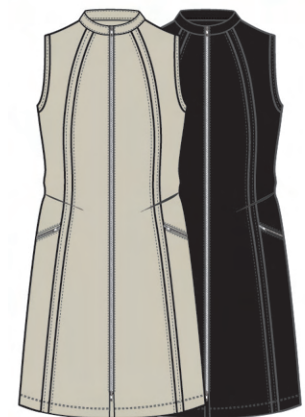

123 cement 0 2 4 6 8 10 12 14 16
100 white 001 black

BIANKA DRESS NI3211653
Lightweight Stretch Woven 92 Polyester / 8 Spandex US $59.00
Length 35" CAN $65.00