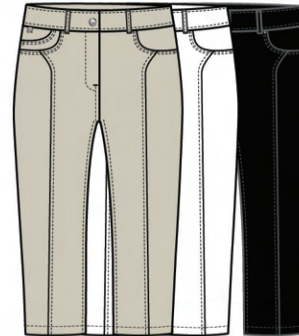

100 white
001 black

xs s m l xl

BELLAMY LONG SHORT NI3211404
4-Way Stretch Woven
90 Polyester / 10 Spandex
Inseam 17"