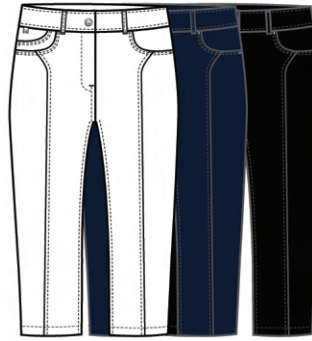

☐ 401 ice blue
xs s m l xl

CALLIE MOCK NI3211172
Lightweight jersey 91 Nylon / 9 Spandex
Delicate jacquard 100 Polyester
US \$37.50
CAN \$40.00

☐ 100 white
xs s m l xl xxl

BALA SWEATER NI2211210
Coolmax Knitwear 60 Cotton / 40 Polyester
US \$50.00
CAN \$60.00

☐ 100 white
☐ 400 navy
☐ 001 black
xs s m l xl

BELLAMY LONG SHORT NI3211404
4-Way Stretch Woven 90 Polyester / 10 Spandex
Inseam 17"
US \$47.50
CAN \$49.00

☐ 100 white
☐ 400 navy
☐ 001 black
0 2 4 6 8 10 12 14 16