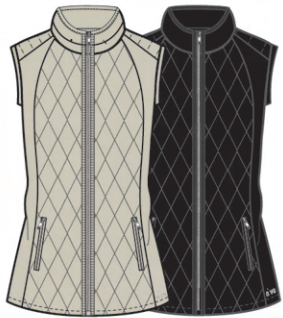

MYER VEST NI2211500
Matte Woven
100 Nylon
US $65.00
CAN $75.00