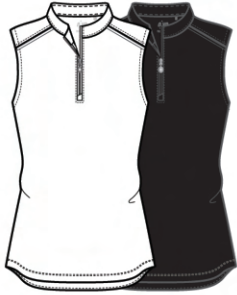

100 white
001 black
xs s m l xl xxl

BAILEY LONG SHORT NI2211301
Soft Woven US $45.00
100 Polyester CAN $49.00
Inseam 11"