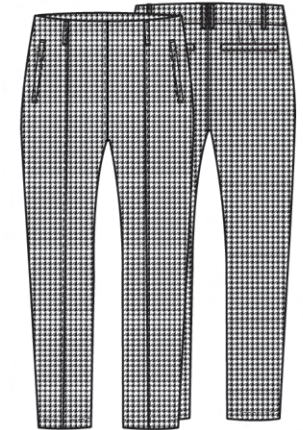

BRENNA POLO NI2211100
Piqué US $32.00
50 Coolmax / 50 Polyester CAN $35.00

100 white
001 black
xs s m l xl xxl

NIKKI POLO NI0210101
Piqué US $27.50
50 Coolmax / 50 Polyester CAN $32.50

100 white
001 black
xs s m l xl xxl

NOA MOCK NI0210103
Piqué US $30.00
50 Coolmax / 50 Polyester CAN $35.00

100 white
001 black
xs s m l xl xxl

NAILA POLO NI3211104
Lightweight Jersey US $35.00
91 Nylon / 9 Spandex CAN $37.50

100 white
001 black
xs s m l xl xxl

NAOMI MOCK NI3211105
Lightweight Jersey US $35.00
91 Nylon / 9 Spandex CAN $35.00

100 white
001 black
xs s m l xl xxl

BAILEY LONG SHORT NI2211301
Soft Woven US $45.00
100 Polyester CAN $49.00
Inseam 11"

100 white
001 black
0 2 4 6 8 10 12 14 16

BASILLE PANT NI2211401
Soft Woven US $52.00
100 Polyester CAN $55.00
Inseam 29"

100 white
001 black
0 2 4 6 8 10 12 14 16

BRIA CAPRI NI2211403
Houndstooth US $49.00
98 Polyester / 2 Spandex CAN $52.50
Inseam 23"

001 black
0 2 4 6 8 10 12 14 16

BENITA SKORT NI2211602
Houndstooth US $45.00
98 Polyester / 2 Spandex CAN $47.50
Length 17"

001 black