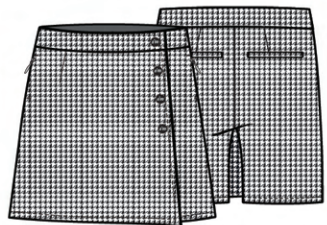

BRIA CAPRI NI2211403

Houndstooth US \$49.00
98 Polyester / 2 Spandex CAN \$52.50
Inseam 23"

001 black
0 2 4 6 8 10 12 14 16

BENITA SKORT NI2211602

Houndstooth US \$45.00
98 Polyester / 2 Spandex CAN \$47.50
Length 17"