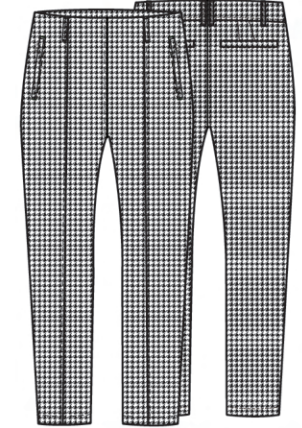

001 black
0 2 4 6 8 10 12 14 16

MYER VEST NI2211500
Matte Woven
100 Nylon