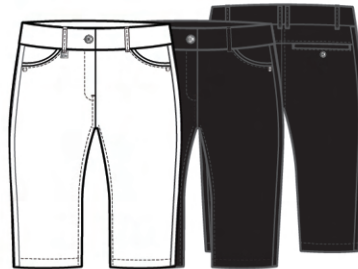

100 white
001 black
xs s m l xl xxl

NAILA POLO NI3211104
Lightweight Jersey US \$35.00
91 Nylon / 9 Spandex CAN \$37.50

100 white
001 black
xs s m l xl xxl

NAOMI MOCK NI3211105
Lightweight Jersey US \$35.00
91 Nylon / 9 Spandex CAN \$35.00

100 white
001 black
xs s m l xl xxl

BAILEY LONG SHORT NI2211301
Soft Woven US \$45.00
100 Polyester CAN \$49.00
Inseam 11"

100 white
001 black
0 2 4 6 8 10 12 14 16

BASILLE PANT NI2211401
Soft Woven US \$52.00
100 Polyester CAN \$55.00
Inseam 29"