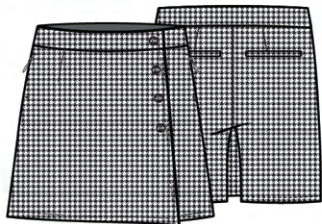

001 black
0 2 4 6 8 10 12 14 16

BENITA SKORT NI2211602
Houndstooth US $45.00
98 Polyester / 2 Spandex CAN $47.50
Length 17"