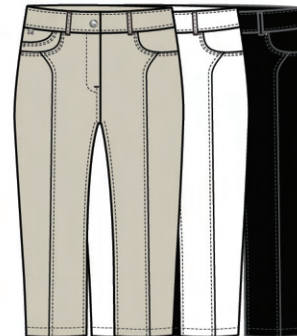

100 white xs s m l xl
001 black xs s m l xl

BELLAMY LONG SHORT NI3211404
4-Way Stretch Woven 90 Polyester / 10 Spandex US $47.50
Inseam 17" CAN $49.00