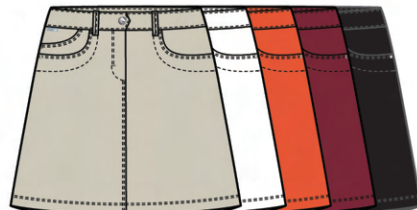

123 cement
001 black

xs s m l xl

BROOKLYN SKORT NI2211612
Lightweight Stretch Woven
92 Polyester / 8 Spandex
Length 16"

100 white
001 black

xs s m l xl xxl

MARIKA SKORT NI8210610
4-Way Stretch woven
90 Polyester / 10 Spandex
Length 18"