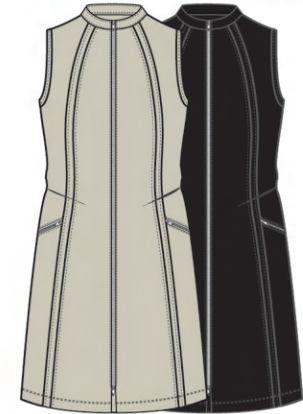

100 white
001 black

xs s m l xl

BELLAMY LONG SHORT NI3211404
4-Way Stretch Woven
90 Polyester / 10 Spandex
Inseam 17"

123 cement
100 white
001 black

0 2 4 6 8 10 12 14 16

BIANKA DRESS NI3211653
Lightweight Stretch Woven
92 Polyester / 8 Spandex
Length 35"