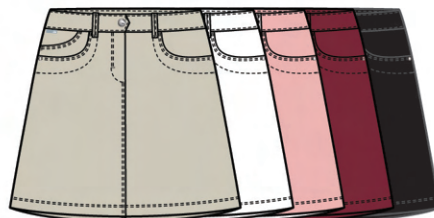

123 cement xs s m l xl
001 black xs s m l xl

MARIKA SKORT NI8210610
4-Way Stretch woven 90 Polyester / 10 Spandex US $45.00
Length 18" CAN $47.50