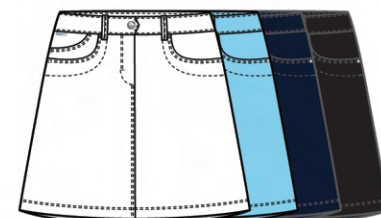

☐ 100 white
☐ 401 ice blue
☐ 400 navy
☐ 001 black
0 2 4 6 8 10 12 14 16