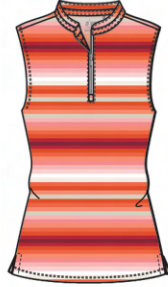

792 persimmon ☐xs ☐s ☐m ☐l ☐xl ☐xxl

LARLA MOCK NI3211166
Knit US $39.00
91 Nylon / 9 Spandex CAN $40.00