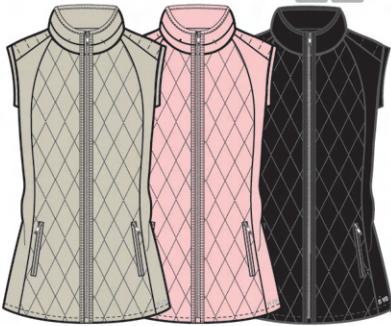

MYER VEST NI2211500

Matte Woven
100 Nylon
US $65.00
CAN $75.00

123 cement 711 French rose 001 Black
xs s m l xl xxl