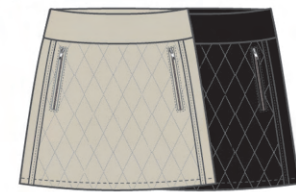

001 black 001 black
xs s m l xl

MARGO SKORT NI3211606

Jacquard Knit
79 polyester 10 rayon
6 nylon 5 spandex
Length 17"
US \$50.00
CAN \$59.00

001 black 001 black
xs s m l xl

MEGGIE SKIRT NI2211627

Ponte
67 Nylon 28 Rayon 5 Spandex,
Quilted Nylon
100 Nylon
Length 17"
US \$45.00
CAN \$50.00