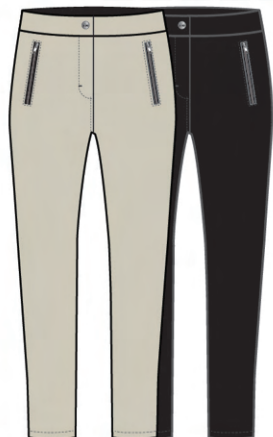

100 white
001 black

MARTEN PANT NI2211406
Ponte
67 Nylon 28 Rayon 5 Spandex,
Inseam 31"
US $54.00
CAN $60.00