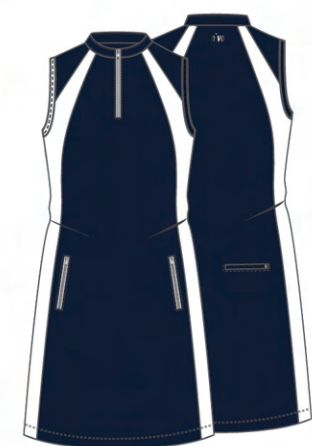

☒ 400 navy ☐xs ☐s ☐m ☐l ☐xl ☐xxl

LEXIE SKORT NI2211639
Knit US $44.00
91 Nylon / 9 Spandex Length 17" CAN $45.00