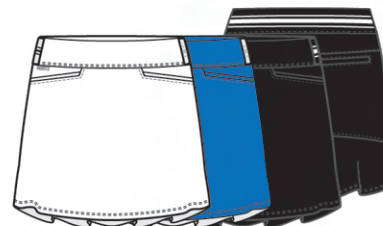

LUSTINE DRESS NI3211690
Knit US \$56.00
91 Nylon / 9 Spandex CAN \$65.00

410 french blue xs s m l xl xxl

LILY DRESS NI3211640
Knit US \$54.00
91 Nylon / 9 Spandex CAN \$60.00

400 navy xs s m l xl xxl

LEXIE SKORT NI2211639
Knit US \$44.00
91 Nylon / 9 Spandex Length 17" CAN \$45.00