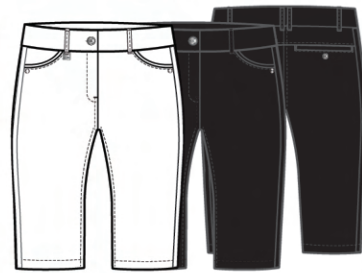

100 white 001 black
0 2 4 6 8 10 12 14 16

BASILLE PANT NI2211401
Soft Woven
100 Polyester
Inseam 29"