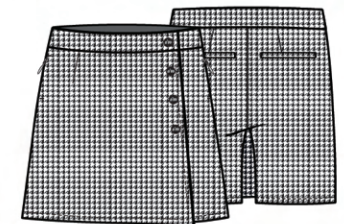

001 black
0 2 4 6 8 10 12 14 16