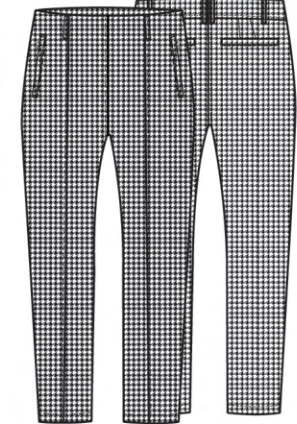

BRIA CAPRI NI2211403

Houndstooth US $49.00
98 Polyester / 2 Spandex CAN $52.50
Inseam 23"

001 black
0 2 4 6 8 10 12 14 16